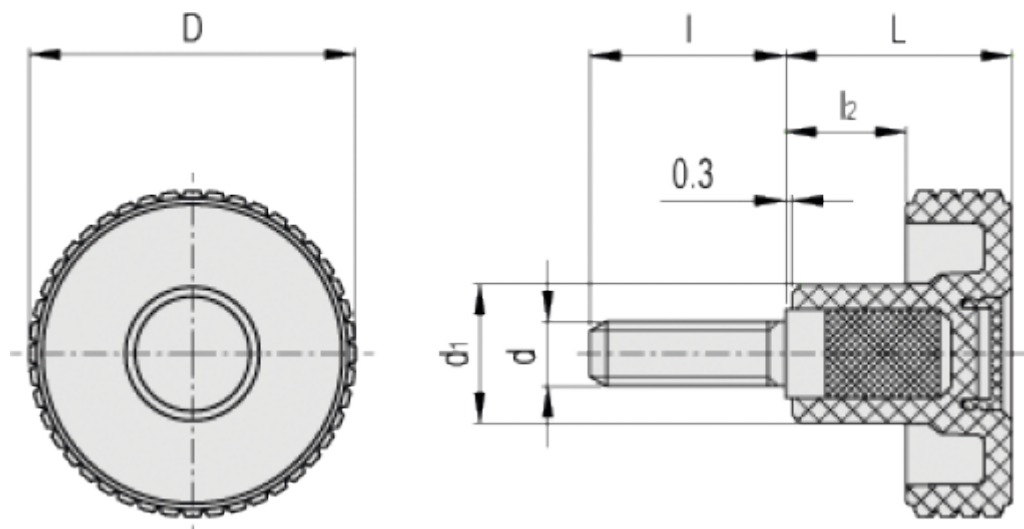

Article number: 23020344515

Description: E+G Knurled knob MBT.50 p-M10x20-C5, Blue

## Measures

D	= 50
d1	= 20
d6g	= M10
L	= 33
l	= 20
l2	= 16